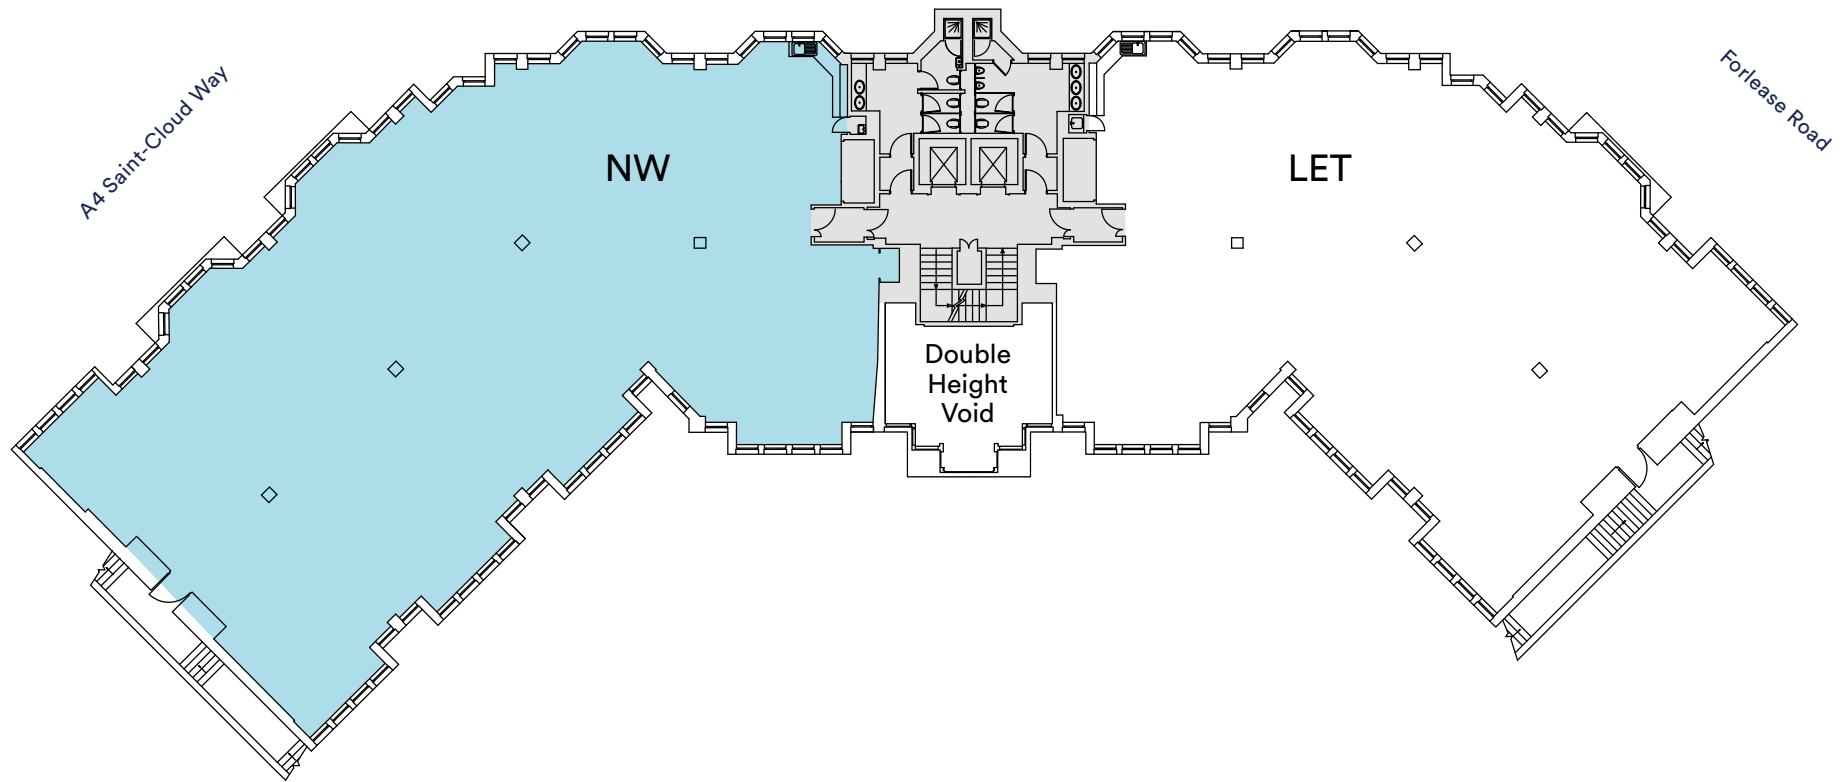

ARENA COURT

First Floor Plan

5,555 Sq Ft / 516.1 Sq M

Measurements are IPMS 3.
Floor plans not to scale, for indicative purposes only.