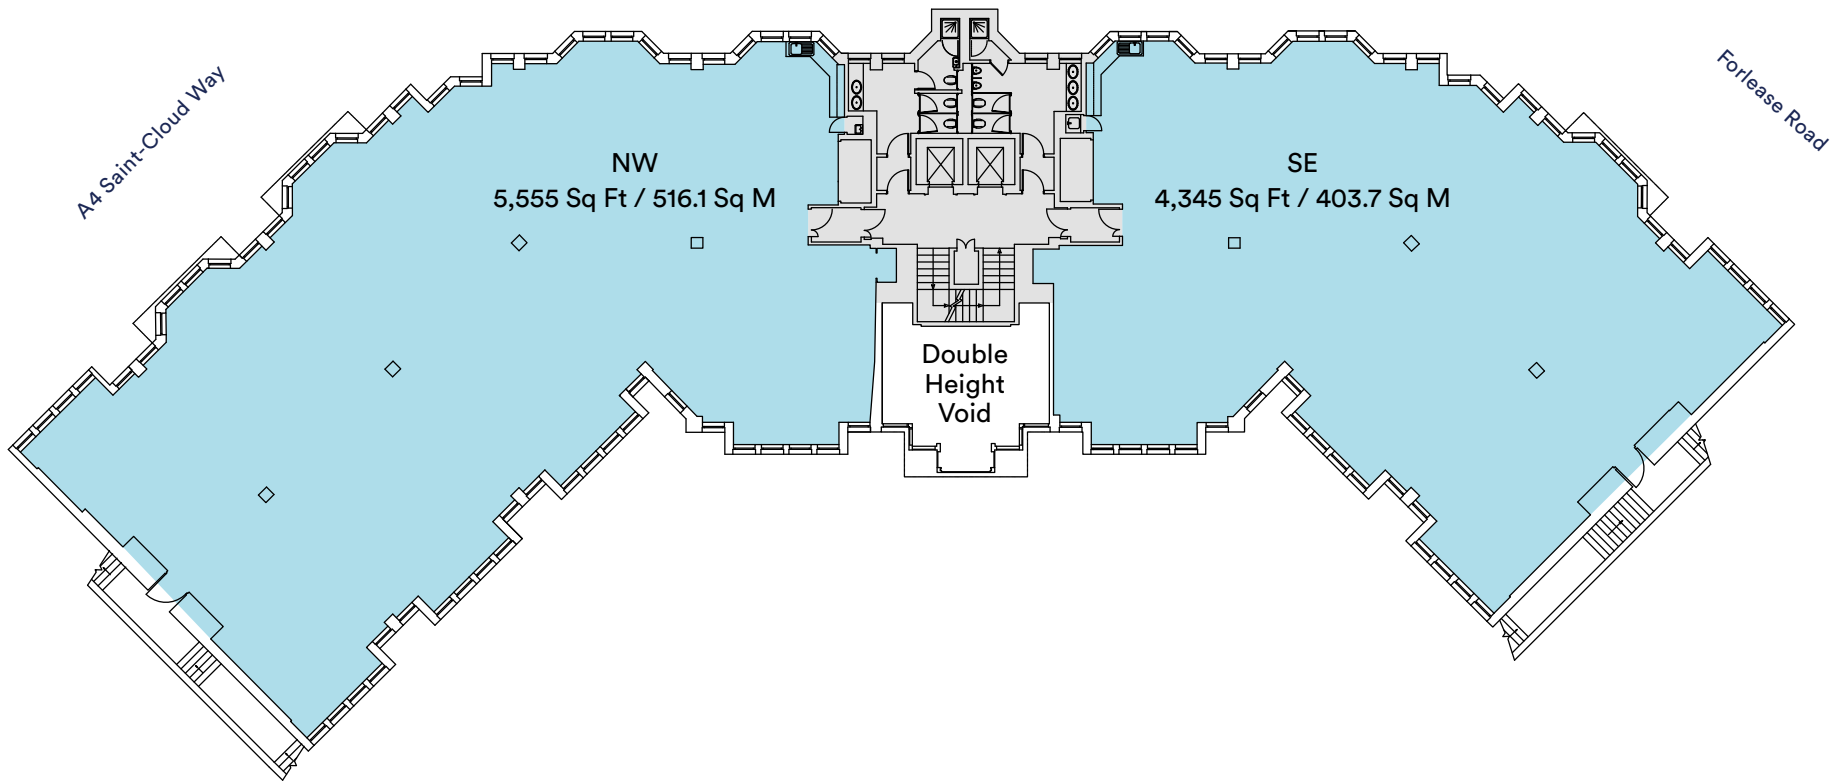

## Ground Floor Plan

9,759 Sq Ft / 906.8 Sq M

Measurements are IPMS 3.  
Floor plans not to scale, for indicative purposes only.

## First Floor Plan

9,900 Sq Ft / 919.8 Sq M

Measurements are IPMS 3.  
Floor plans not to scale, for indicative purposes only.