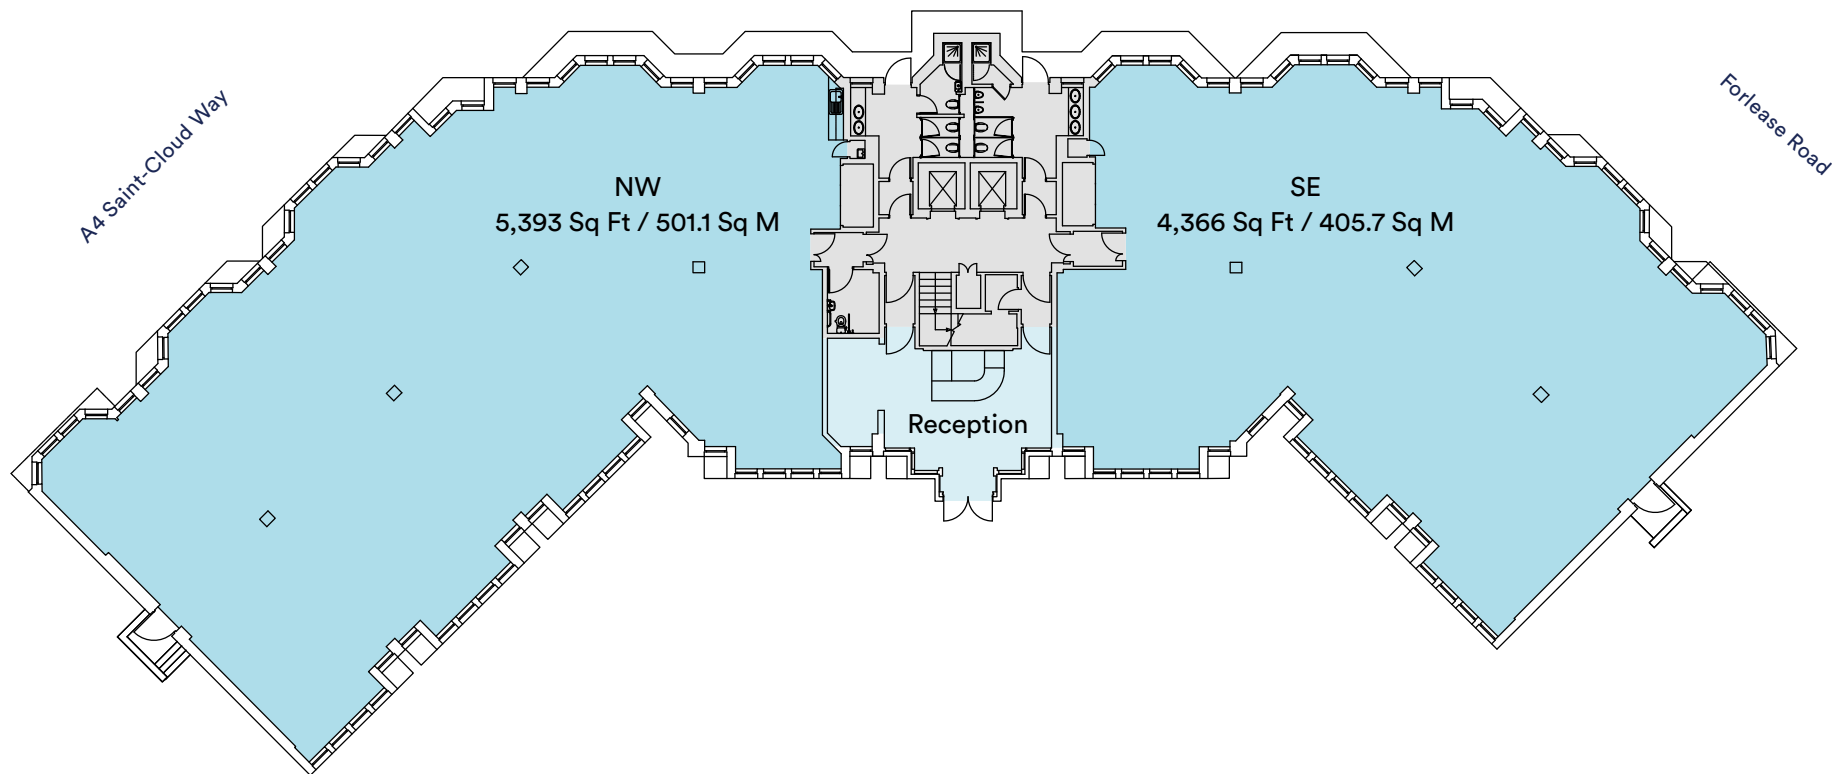

## Ground Floor Plan

9,759 Sq Ft / 906.8 Sq M

Measurements are IPMS 3.  
Floor plans not to scale, for indicative purposes only.

## First Floor Plan

9,900 Sq Ft / 919.8 Sq M

Measurements are IPMS 3.  
Floor plans not to scale, for indicative purposes only.