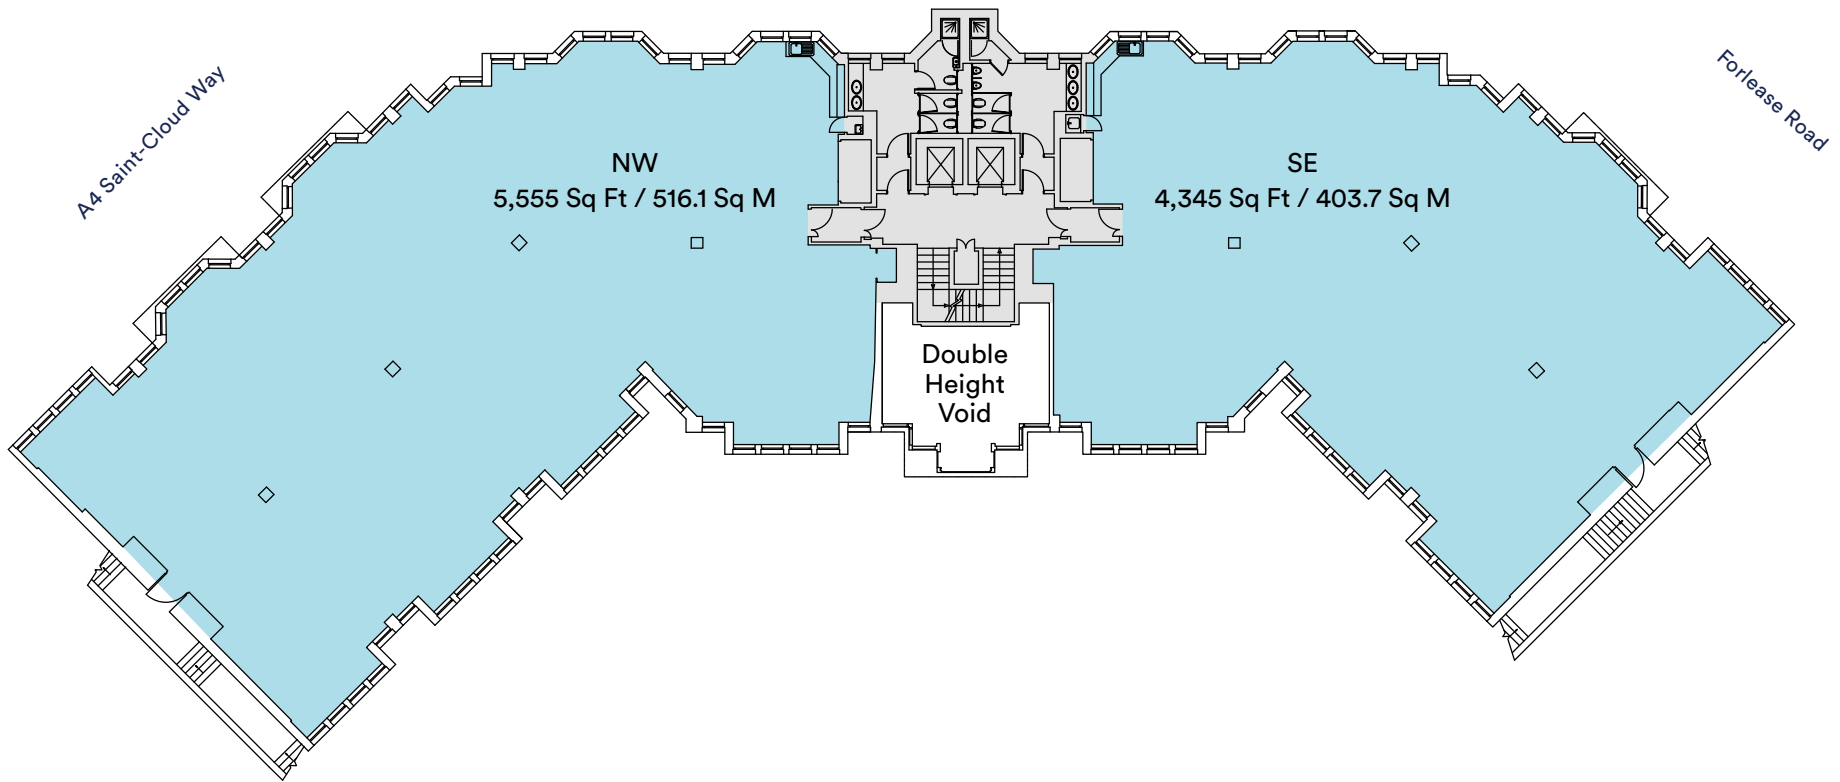

ARENA COURT

Ground Floor Plan

9,759 Sq Ft / 906.8 Sq M

Measurements are IPMS 3.
Floor plans not to scale, for indicative purposes only.

ARENA COURT

First Floor Plan

9,900 Sq Ft / 919.8 Sq M

Measurements are IPMS 3.
Floor plans not to scale, for indicative purposes only.

ARENA COURT

Second Floor Plan

7,967 Sq Ft / 740.2 Sq M

Measurements are IPMS 3.
Floor plans not to scale, for indicative purposes only.

ARENA COURT

Third Floor Plan

4,412 Sq Ft / 409.9 Sq M

A4 Saint-Cloud Way

Forlease Road

Measurements are IPMS 3.
Floor plans not to scale, for indicative purposes only.