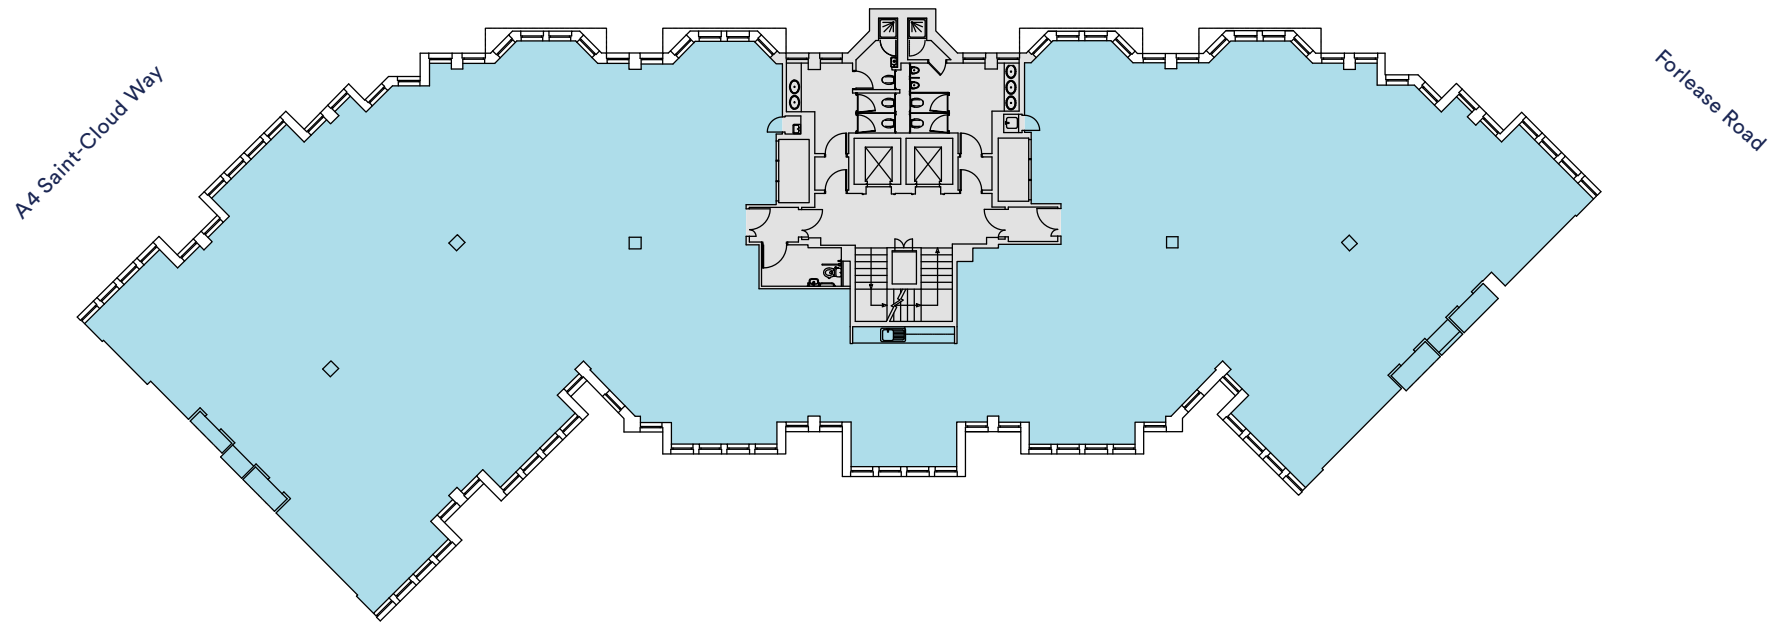

ARENA COURT

Ground Floor Plan

9,759 Sq Ft / 906.8 Sq M

Measurements are IPMS 3.
Floor plans not to scale, for indicative purposes only.

ARENA COURT

First Floor Plan

9,900 Sq Ft / 919.8 Sq M

Measurements are IPMS 3.
Floor plans not to scale, for indicative purposes only.

ARENA COURT

Second Floor Plan

7,967 Sq Ft / 740.2 Sq M

Measurements are IPMS 3.
Floor plans not to scale, for indicative purposes only.

ARENA COURT

Third Floor Plan

4,412 Sq Ft / 409.9 Sq M

A4 Saint-Cloud Way

Forlease Road

Measurements are IPMS 3.
Floor plans not to scale, for indicative purposes only.