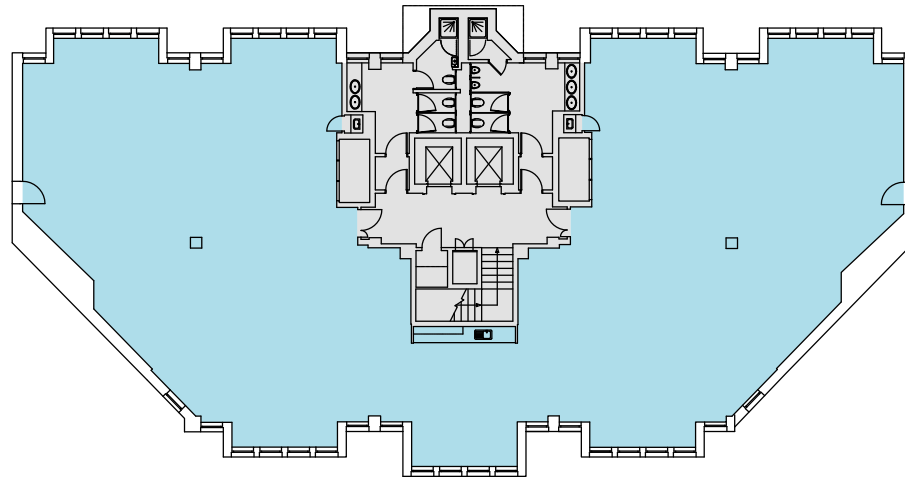

ARENA COURT

Ground Floor Plan

9,759 Sq Ft / 906.8 Sq M

Measurements are IPMS 3.
Floor plans not to scale, for indicative purposes only.

ARENA COURT

First Floor Plan

9,900 Sq Ft / 919.8 Sq M

Measurements are IPMS 3.
Floor plans not to scale, for indicative purposes only.

ARENA COURT

Second Floor Plan

7,967 Sq Ft / 740.2 Sq M

Measurements are IPMS 3.
Floor plans not to scale, for indicative purposes only.

ARENA COURT

Third Floor Plan

4,412 Sq Ft / 409.9 Sq M

A4 Saint-Cloud Way

Forlease Road

Measurements are IPMS 3.
Floor plans not to scale, for indicative purposes only.