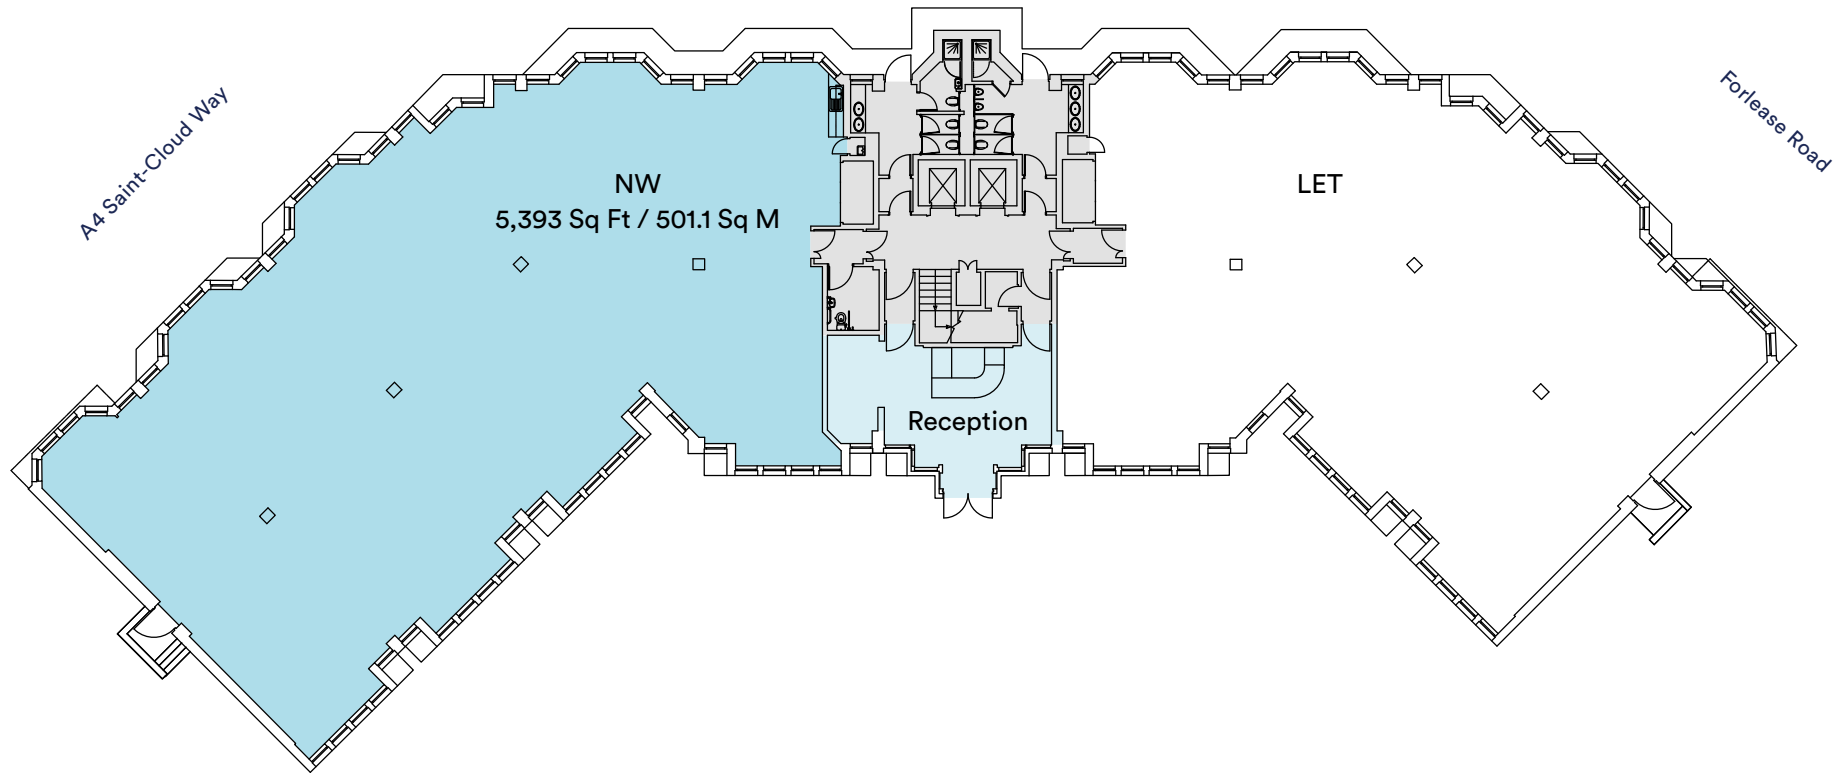

ARENA COURT

Ground Floor Plan

9,759 Sq Ft / 906.8 Sq M

Measurements are IPMS 3.
Floor plans not to scale, for indicative purposes only.

ARENA COURT

First Floor Plan

9,900 Sq Ft / 919.8 Sq M

Measurements are IPMS 3.
Floor plans not to scale, for indicative purposes only.

ARENA COURT

Second Floor Plan

7,967 Sq Ft / 740.2 Sq M

Measurements are IPMS 3.
Floor plans not to scale, for indicative purposes only.

ARENA COURT

Third Floor Plan

4,412 Sq Ft / 409.9 Sq M

A4 Saint-Cloud Way

Forlease Road

Measurements are IPMS 3.
Floor plans not to scale, for indicative purposes only.